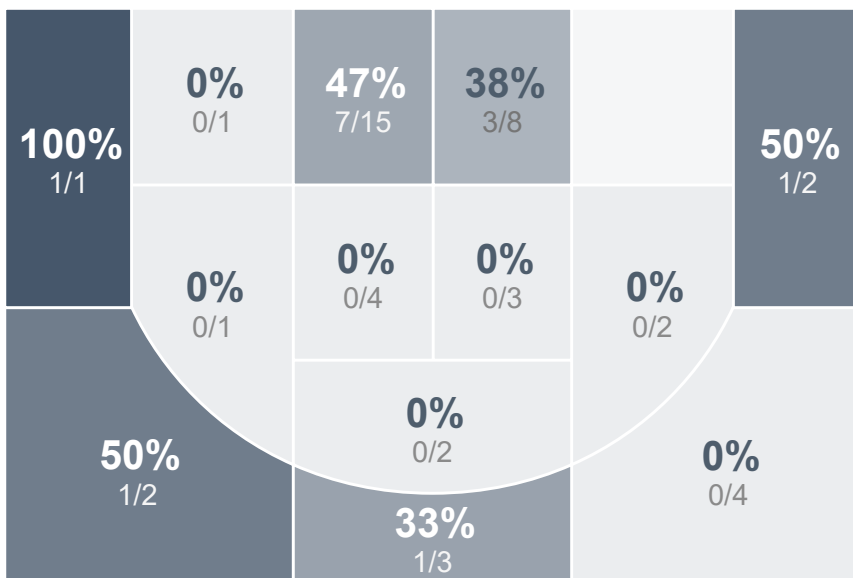

Box Score Report

EHS @ Loyal - Jan 23, 2023 - W 48-37

Period Stats

Team	1	2	Final
EHS	26	22	48
LHS	18	19	37

Run Graph

Team Stats

	EHS	LHS
Field Goal %	35.2%	29.2%
Effective Field Goal %	35.2%	33.3%
2FG Made/Attempted	19/43	10/36
2FG%	44.2%	27.8%
3FG Made/Attempted	0/11	4/12
3FG%	0.0%	33.3%
FT Made/Attempted	10/15	5/11
Free Throw Percentage	66.7%	45.5%
Points Per Possession	0.87	0.67
Transition Points	12	6
Points Off Turnovers	8	7
Second Chance Points	6	5
Points in the Paint	36	20
Offensive Rebounds	18	8
Defense Rebounds	27	17
Assists	14	9
Deflections	14	15
Steals	8	8
Blocks	3	2
Turnovers	12	10
Personal Fouls	13	14
Charges Taken	0	0

Girls' Varsity Basketball

Loyal High School

Girls' Varsity Basketball's Player Stats

Name	Pts	FG	3FG	FT	+/-	MINS	OREB	DREB	AST	DEFL	STL	BLK	TO	FOUL	CHG
#0 Taylor Lemmer	3	0/0	0/0	3/5	+ 7	32	0	2	2	1	1	0	0	0	0
#3 Reagan Borchardt	23	10/24	0/1	3/4	+ 8	32	8	13	1	1	2	3	3	5	0
#4 Olysta Baumann	0	0/2	0/0	0/0	+ 7	24	1	2	1	3	0	0	2	0	0
#5 Makayla Wirkus	6	3/7	0/2	0/0	+ 5	32	4	5	4	2	2	0	0	2	0
#10 Morgan Schnelle	4	1/7	0/3	2/2	+ 9	30	0	0	3	3	0	0	3	3	0
#12 Leah Davis	7	3/10	0/5	1/2	+ 10	23	1	3	1	1	2	0	3	2	0
#32 Maycie Yonker	5	2/4	0/0	1/2	+ 9	11	0	1	2	3	1	0	1	1	0