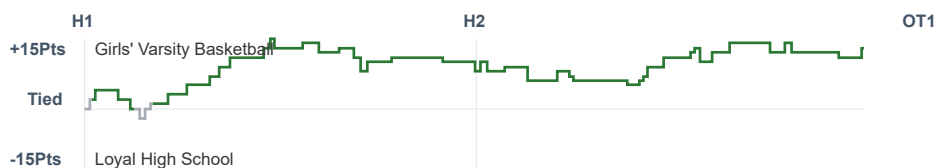

Box Score Report

EHS @ Loyal - Jan 23, 2023 - W 48-37

Period Stats

Team	1	2	Final
EHS	26	22	48
LHS	18	19	37

Run Graph

Team Stats

	EHS	LHS
Field Goal %	35.2%	29.2%
Effective Field Goal %	35.2%	33.3%
2FG Made/Attempted	19/43	10/36
2FG%	44.2%	27.8%
3FG Made/Attempted	0/11	4/12
3FG%	0.0%	33.3%
FT Made/Attempted	10/15	5/11
Free Throw Percentage	66.7%	45.5%
Points Per Possession	0.87	0.67
Transition Points	12	6
Points Off Turnovers	8	7
Second Chance Points	6	5
Points in the Paint	36	20
Offensive Rebounds	18	8
Defense Rebounds	27	17
Assists	14	9
Deflections	14	15
Steals	8	8
Blocks	3	2
Turnovers	12	10
Personal Fouls	13	14
Charges Taken	0	0

Girls' Varsity Basketball

Loyal High School

Girls' Varsity Basketball's Player Stats

Name	Pts	FG	3FG	FT	+/-	MINS	OREB	DREB	AST	DEFL	STL	BLK	TO	FOUL	CHG
#0 Taylor Lemmer	3	0/0	0/0	3/5	+ 7	32	0	2	2	1	1	0	0	0	0
#3 Reagan Borchardt	23	10/24	0/1	3/4	+ 8	32	8	13	1	1	2	3	3	5	0
#4 Olysta Baumann	0	0/2	0/0	0/0	+ 7	24	1	2	1	3	0	0	2	0	0
#5 Makayla Wirkus	6	3/7	0/2	0/0	+ 5	32	4	5	4	2	2	0	0	2	0
#10 Morgan Schnelle	4	1/7	0/3	2/2	+ 9	30	0	0	3	3	0	0	3	3	0
#12 Leah Davis	7	3/10	0/5	1/2	+ 10	23	1	3	1	1	2	0	3	2	0
#32 Maycie Yonker	5	2/4	0/0	1/2	+ 9	11	0	1	2	3	1	0	1	1	0