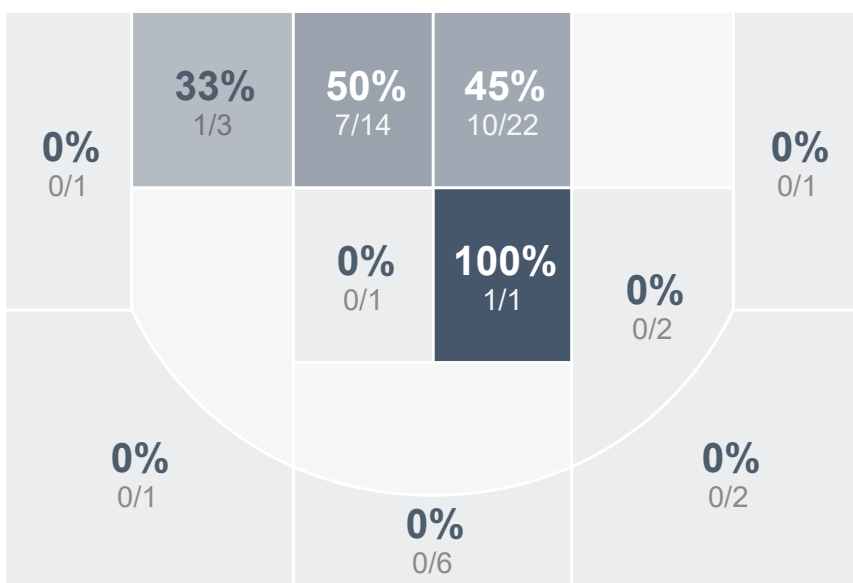

Box Score Report

EHS @ Loyal - Jan 23, 2023 - W 48-37

Period Stats

Team	1	2	Final
EHS	26	22	48
LHS	18	19	37

Run Graph

Team Stats

	EHS	LHS
Field Goal %	35.2%	29.2%
Effective Field Goal %	35.2%	33.3%
2FG Made/Attempted	19/43	10/36
2FG%	44.2%	27.8%
3FG Made/Attempted	0/11	4/12
3FG%	0.0%	33.3%
FT Made/Attempted	10/15	5/11
Free Throw Percentage	66.7%	45.5%
Points Per Possession	0.87	0.67
Transition Points	12	6
Points Off Turnovers	8	7
Second Chance Points	6	5
Points in the Paint	36	20
Offensive Rebounds	18	8
Defense Rebounds	27	17
Assists	14	9
Deflections	14	15
Steals	8	8
Blocks	3	2
Turnovers	12	10
Personal Fouls	13	14
Charges Taken	0	0

Girls' Varsity Basketball

Loyal High School

Girls' Varsity Basketball's Player Stats

Name	Pts	FG	3FG	FT	+/-	MINS	OREB	DREB	AST	DEFL	STL	BLK	TO	FOUL	CHG
#0 Taylor Lemmer	3	0/0	0/0	3/5	+ 7	32	0	2	2	1	1	0	0	0	0
#3 Reagan Borchardt	23	10/24	0/1	3/4	+ 8	32	8	13	1	1	2	3	3	5	0
#4 Olysta Baumann	0	0/2	0/0	0/0	+ 7	24	1	2	1	3	0	0	2	0	0
#5 Makayla Wirkus	6	3/7	0/2	0/0	+ 5	32	4	5	4	2	2	0	0	2	0
#10 Morgan Schnelle	4	1/7	0/3	2/2	+ 9	30	0	0	3	3	0	0	3	3	0
#12 Leah Davis	7	3/10	0/5	1/2	+ 10	23	1	3	1	1	2	0	3	2	0
#32 Maycie Yonker	5	2/4	0/0	1/2	+ 9	11	0	1	2	3	1	0	1	1	0