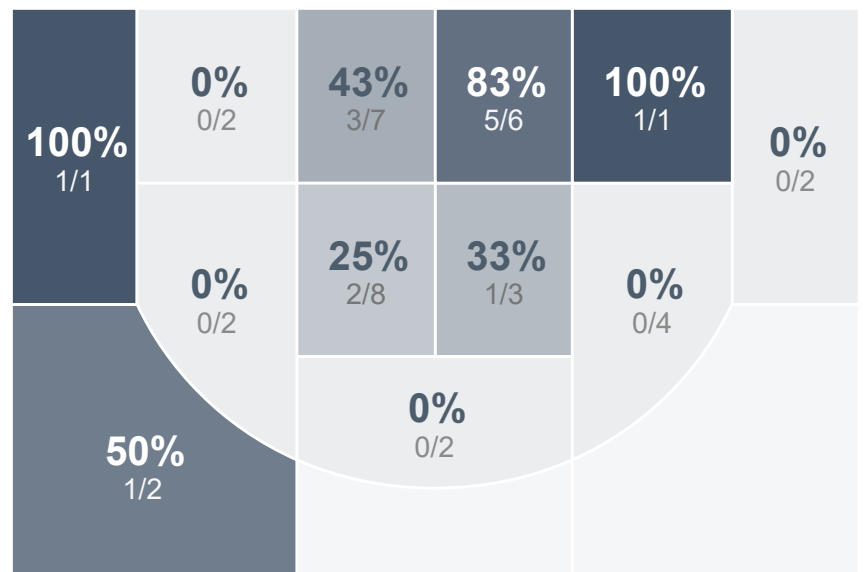

Rib Lake-Prentice