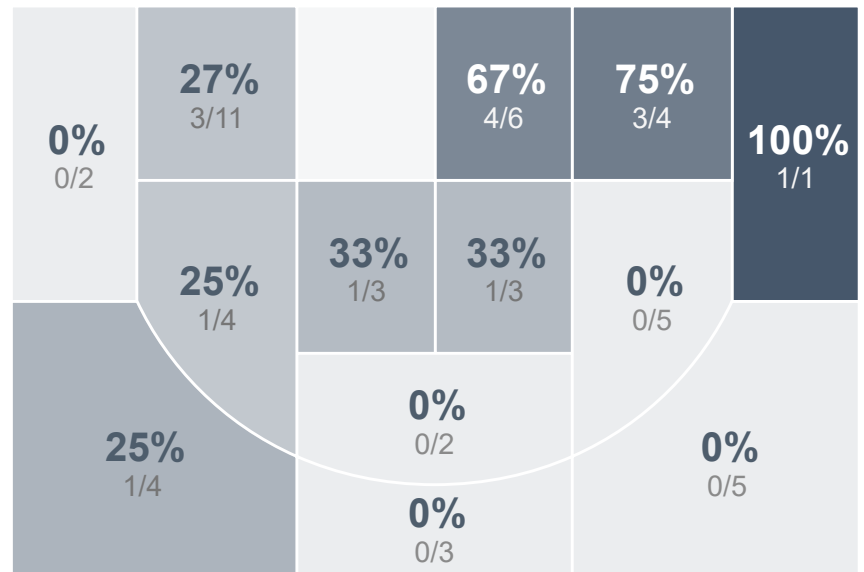

Girls' Varsity Basketball